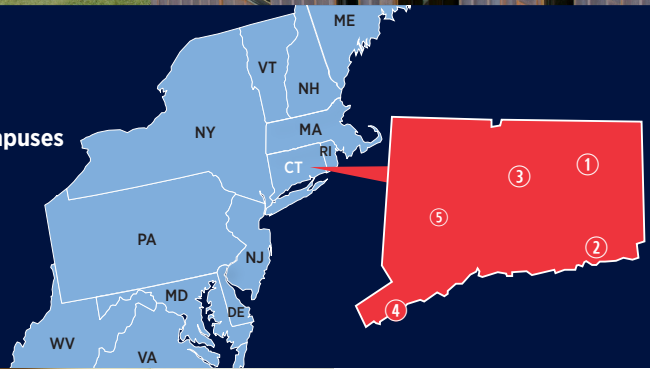

UConn
UNIVERSITY OF CONNECTICUT

Main campus
① Storrs

Regional campuses
② Avery Point
③ Hartford
④ Stamford
⑤ Waterbury

110+
Majors

16:1
Student-to-Faculty ratio

135+
Education Abroad Programs

Top 25
among the nation's public universities, according to *U.S. News & World Report*